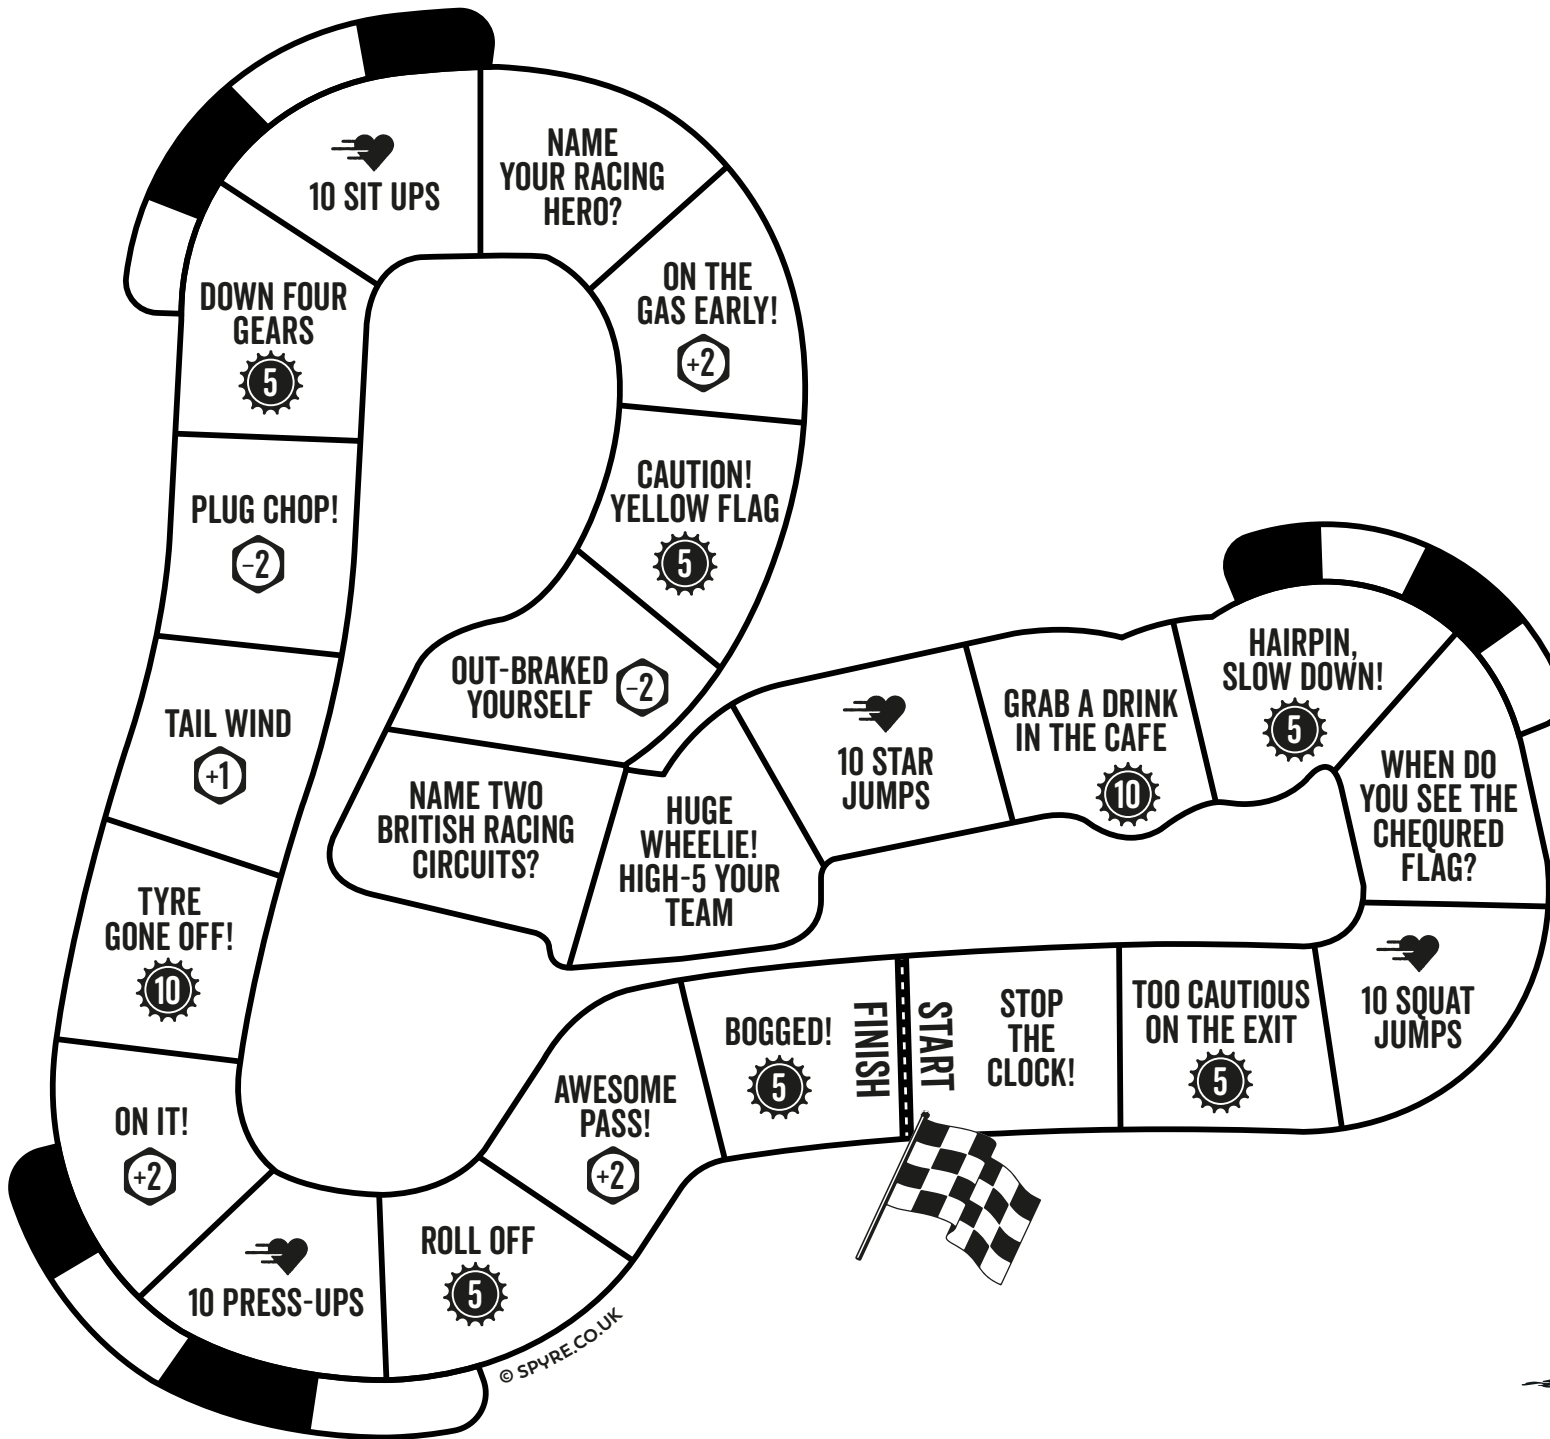

AT CADWELL PARK

-  00:00.0
-  THROW THE DICE
-  SECONDS PENALTY
-  GO BACK SPACES
-  GO FORWARD SPACES
-  DO AN ACTIVITY

FASTEST LAP WINS

LINE UP ON THE GRID, ONE PLAYER AT A TIME.

START THE LAP TIMER ON YOUR PHONE AND THROW THE DICE.

FOLLOW INSTRUCTIONS ON YOUR LANDING SQUARE

– TIME PENALTIES, DROP OR GAIN PLACES, ANSWER QUESTIONS OR DO A FITNESS ACTIVITY.

RECORD YOUR LAPTIME BELOW WHEN YOU CROSS THE FINISH LINE.

NEXT PLAYER LINES UP FOR A FLYING LAP.

RUN YOUR OWN CHAMPIONSHIP

ROUND ONE

NAME	LAP TIME
NAME	LAP TIME
NAME	LAP TIME
NAME	LAP TIME

ROUND TWO

NAME	LAP TIME
NAME	LAP TIME
NAME	LAP TIME
NAME	LAP TIME

ROUND THREE

NAME	LAP TIME
NAME	LAP TIME
NAME	LAP TIME
NAME	LAP TIME

ROUND FOUR

NAME	LAP TIME
NAME	LAP TIME
NAME	LAP TIME
NAME	LAP TIME